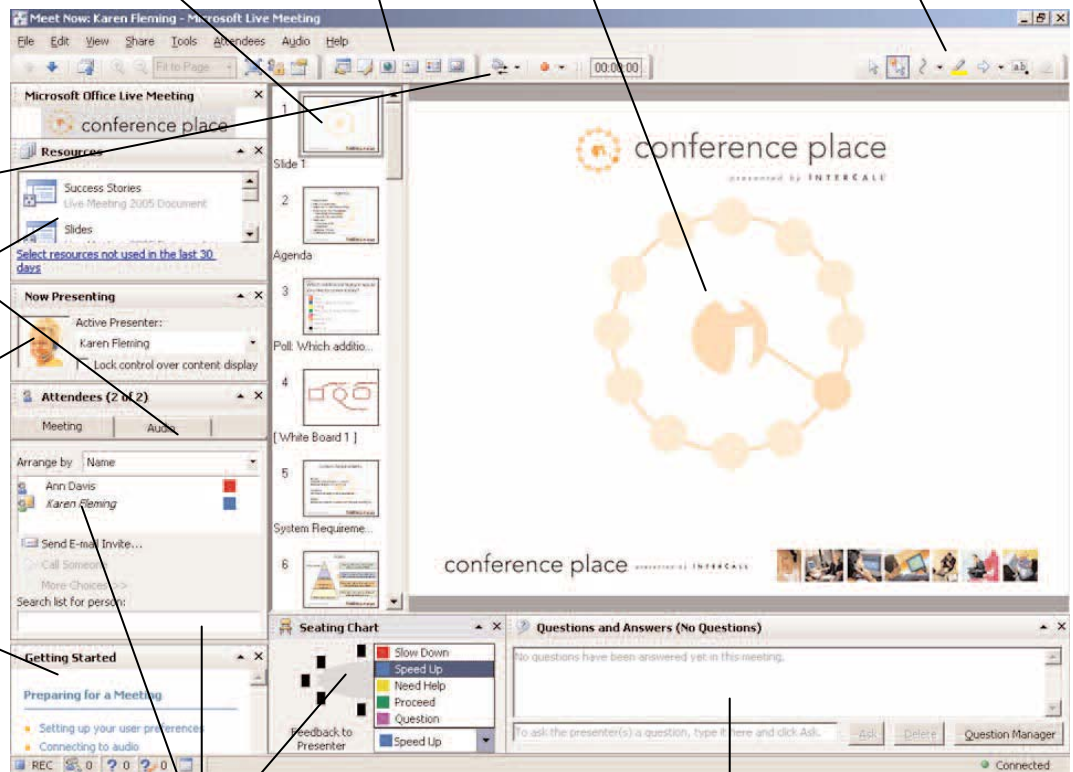

Conference PlaceSM Leader Screen

For more information:
877.333.2666
www.intercall.ca

RESERVATIONLESS - PLUSSM AUDIO CONTROLS

RESOURCE PANE

PRESENTER INFORMATION

GETTING STARTED SUPPORT

PRESENTER CONTROLS

SLIDE NAVIGATION

RESOURCE DISPLAY AREA

ANNOTATION TOOLS

AUDIENCE INFORMATION

QUESTION AND ANSWER WINDOW

west InterCall is a subsidiary of West Corporation

AAP/EOE

Microsoft and the Microsoft Office Logo are either trademarks or registered trademarks of Microsoft Corporation in the United States and/or other countries.